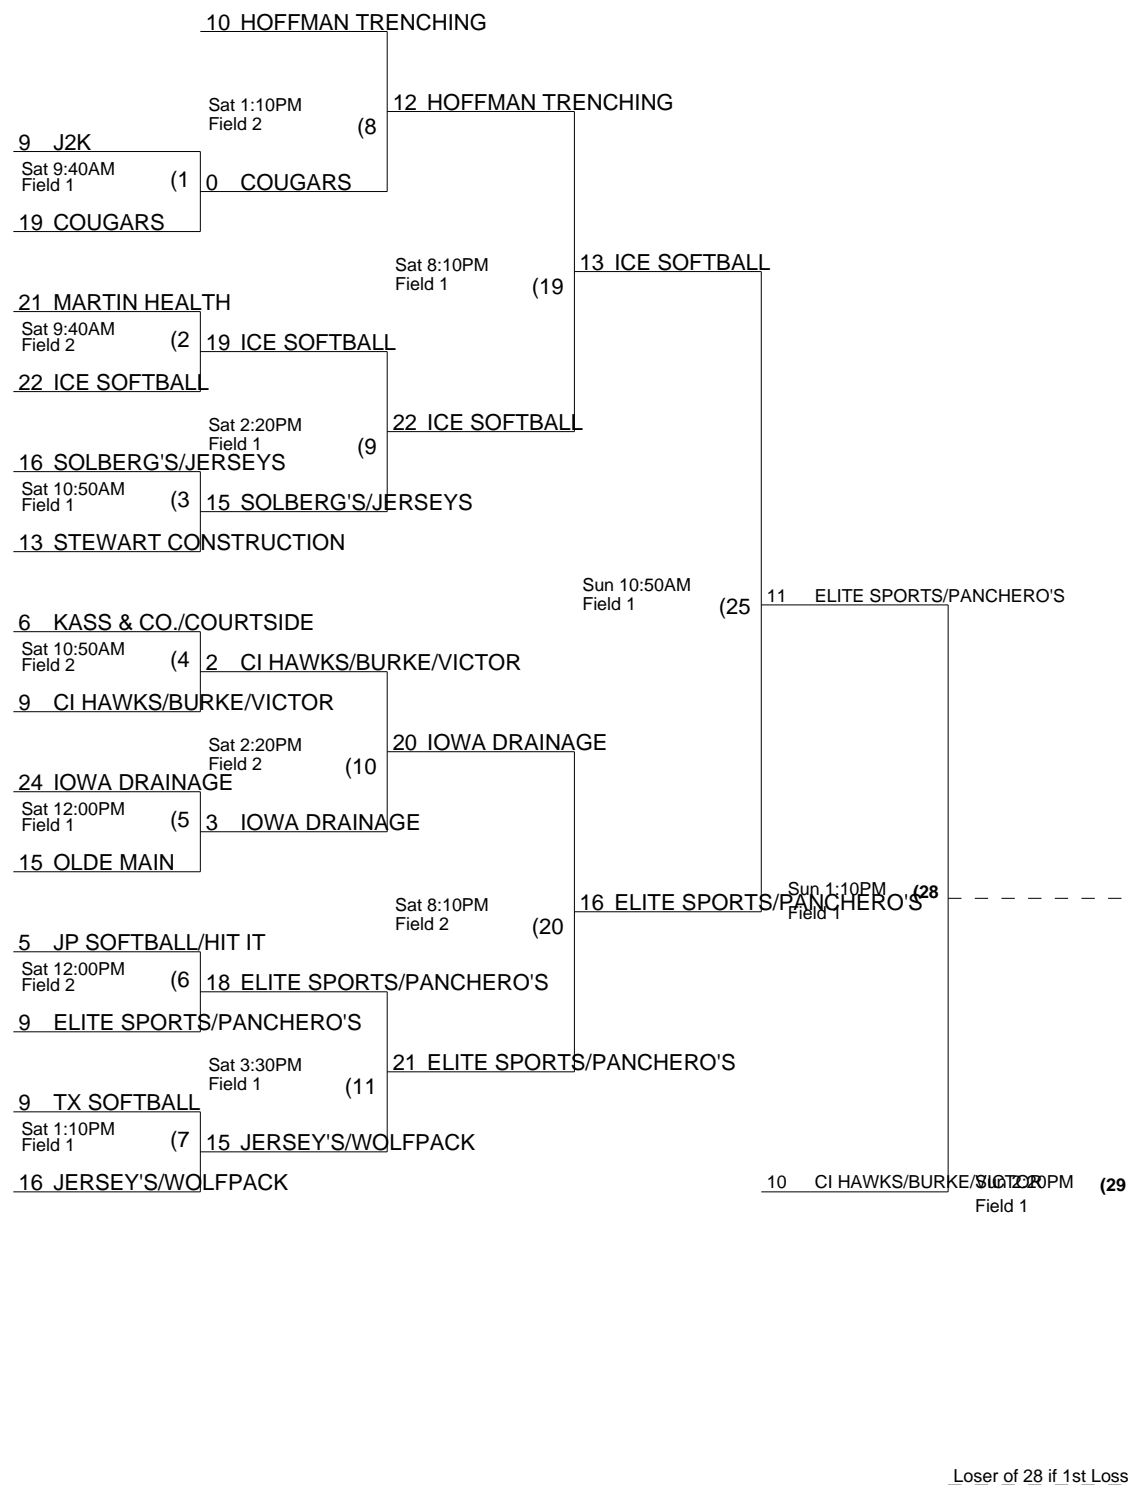

THE NATIONAL GOVERNING BODY
 OF SOFTBALL

15 COUGARS

10 IOWA DRAINAGE

8 ICE SOFTBALL

14 KASS & CO./COUGARS

1 COUGARS

12 SOLBERG'S/JERSEYS

Sat 5:30PM
Field 2