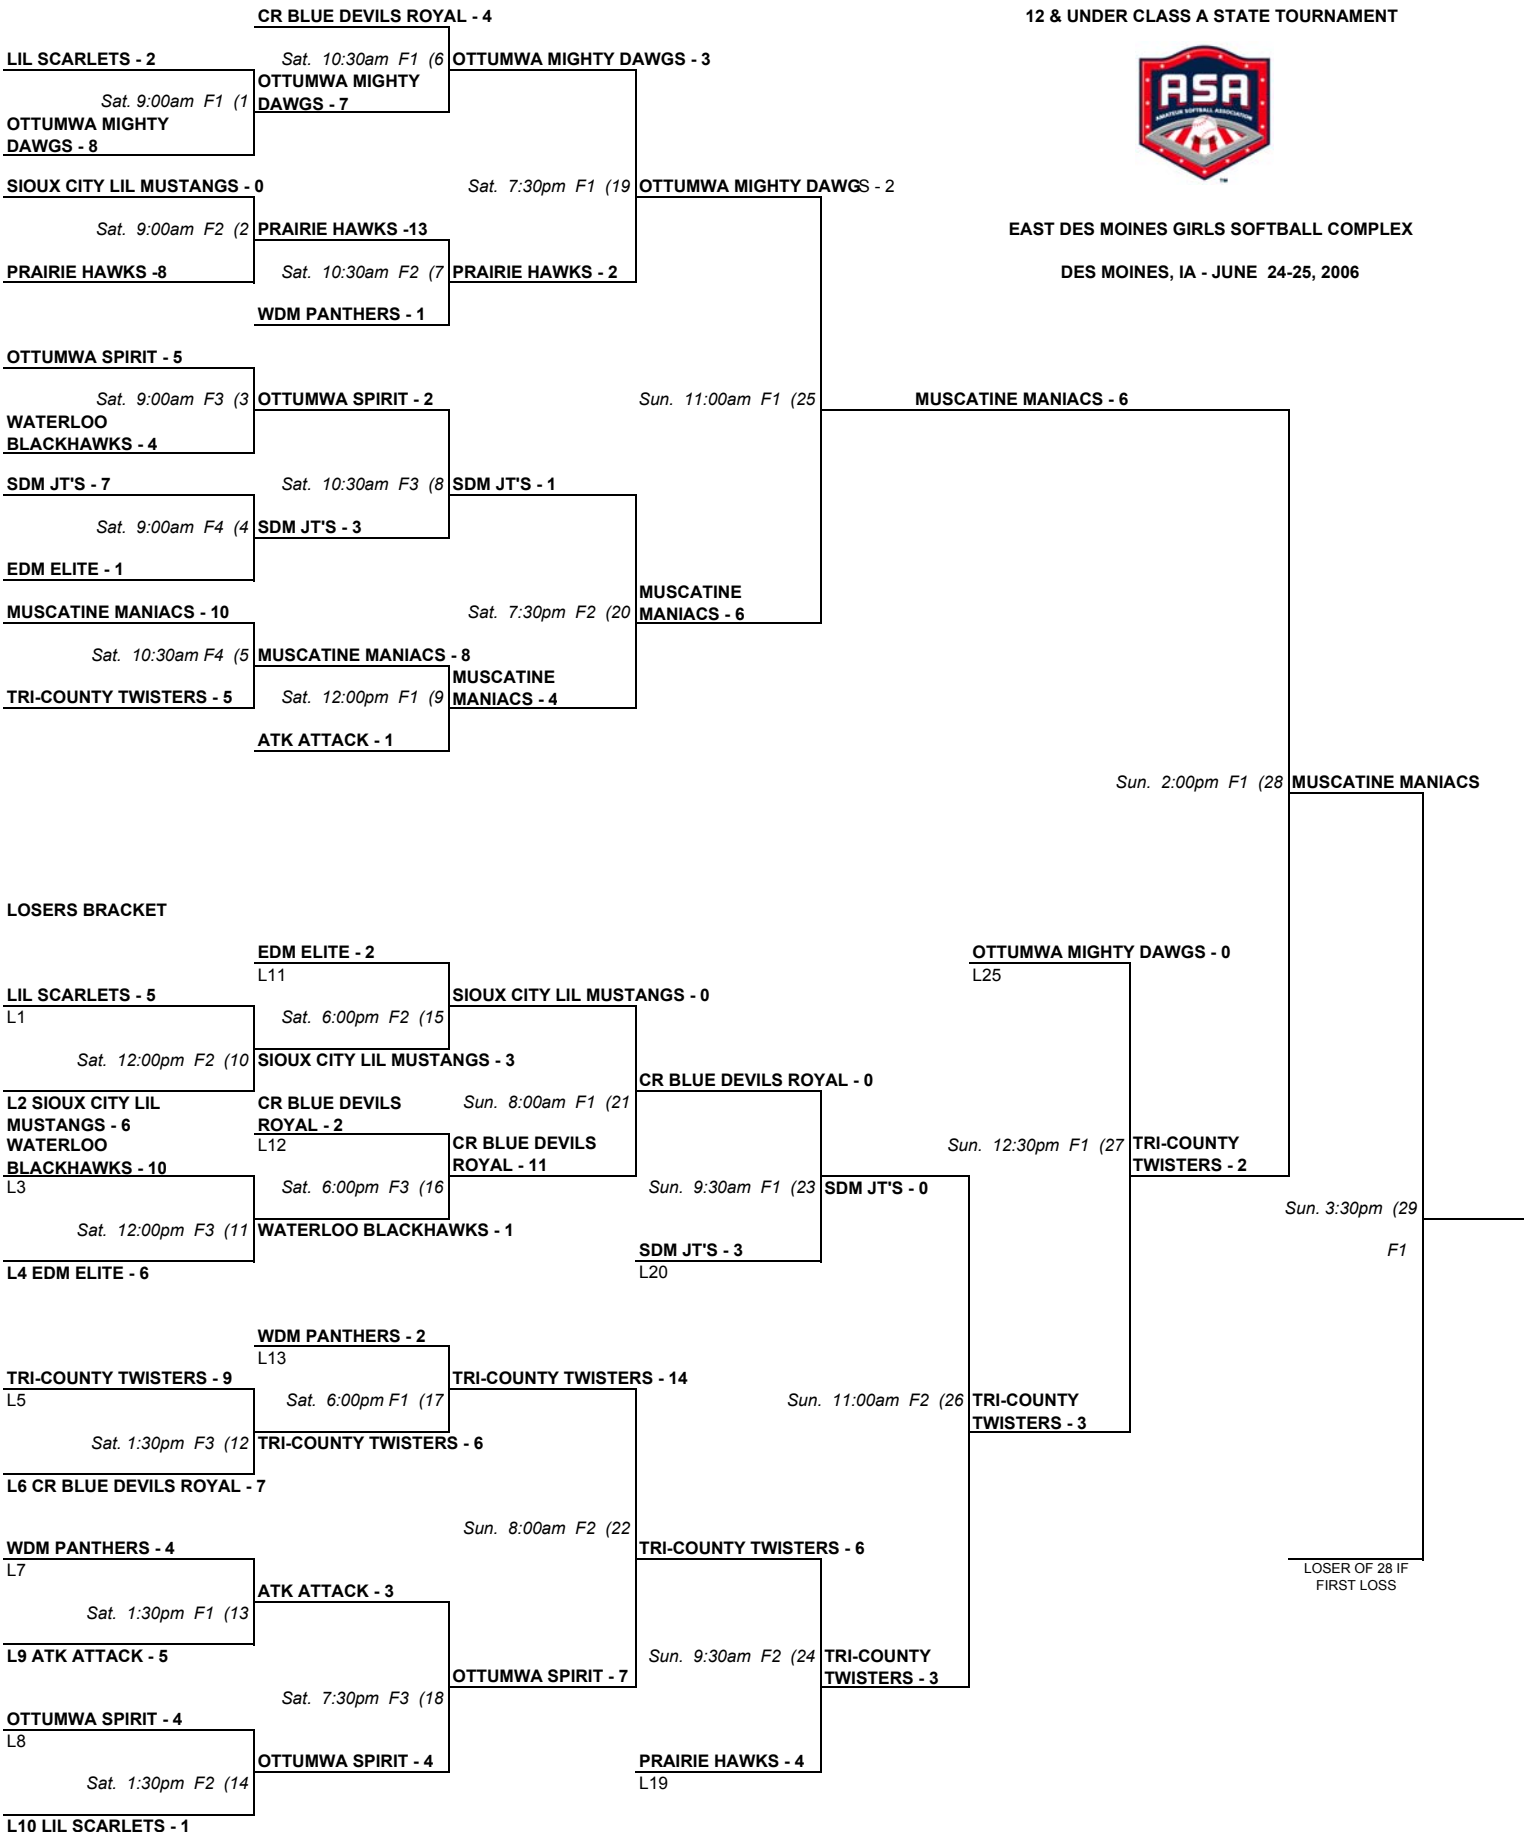

**WINNERS BRACKET 13 TEAM 3 GAME GUARANTEE**

**IOWA ASA GIRL'S FAST PITCH  
12 & UNDER CLASS A STATE TOURNAMENT**

**EAST DES MOINES GIRLS SOFTBALL COMPLEX  
DES MOINES, IA - JUNE 24-25, 2006**

Time Limit: No new inning after 75 minutes.  
Run Rule: 12 after 3 innings, 8 after 5.  
Tie Breaker: Top of 8th inning or after time limit expires

**IOWA ASA SOFTBALL**

**2006 GIRL'S 12 & UNDER CLASS A JUNIOR OLYMPIC FAST PITCH  
STATE SOFTBALL TOURNAMENT**

***EAST DES MOINES GIRLS SOFTBALL COMPLEX***

***DES MOINES, IA***

***JUNE 24-25, 2006***

**Official Order Of Finish**

<b><u>Finish</u></b>	<b><u>Team</u></b>	<b><u>City</u></b>
<b>Champion</b>	<b>Muscatine Maniacs</b>	<b>Muscatine</b>
<b>Runner-Up</b>	<b>Tri-County Twisters</b>	<b>New London</b>
<b>3</b>	<b>Ottumwa Mighty Dawgs</b>	<b>Ottumwa</b>
<b>4</b>	<b>South Des Moines JT's</b>	<b>Des Moines</b>
<b>5</b>	<b>Prairie Hawks</b>	<b>Walford</b>
<b>6</b>	<b>Cedar Rapids Blue Devils Royal</b>	<b>Cedar Rapids</b>
<b>7</b>	<b>Ottumwa Spirit</b>	<b>Ottumwa</b>
<b>8</b>	<b>Sioux City Lil Mustangs</b>	<b>Sioux City</b>
<b>9</b>	<b>Waterloo Blackhawks</b>	<b>Waterloo</b>
<b>10</b>	<b>A T K Attack</b>	<b>Des Moines</b>
<b>11</b>	<b>Lil Scarletts</b>	<b>Des Moines</b>
<b>12</b>	<b>East Des Moines Elite</b>	<b>Pleasant Hill</b>
<b>13</b>	<b>West Des Moines Panthers Black</b>	<b>West Des Moines</b>