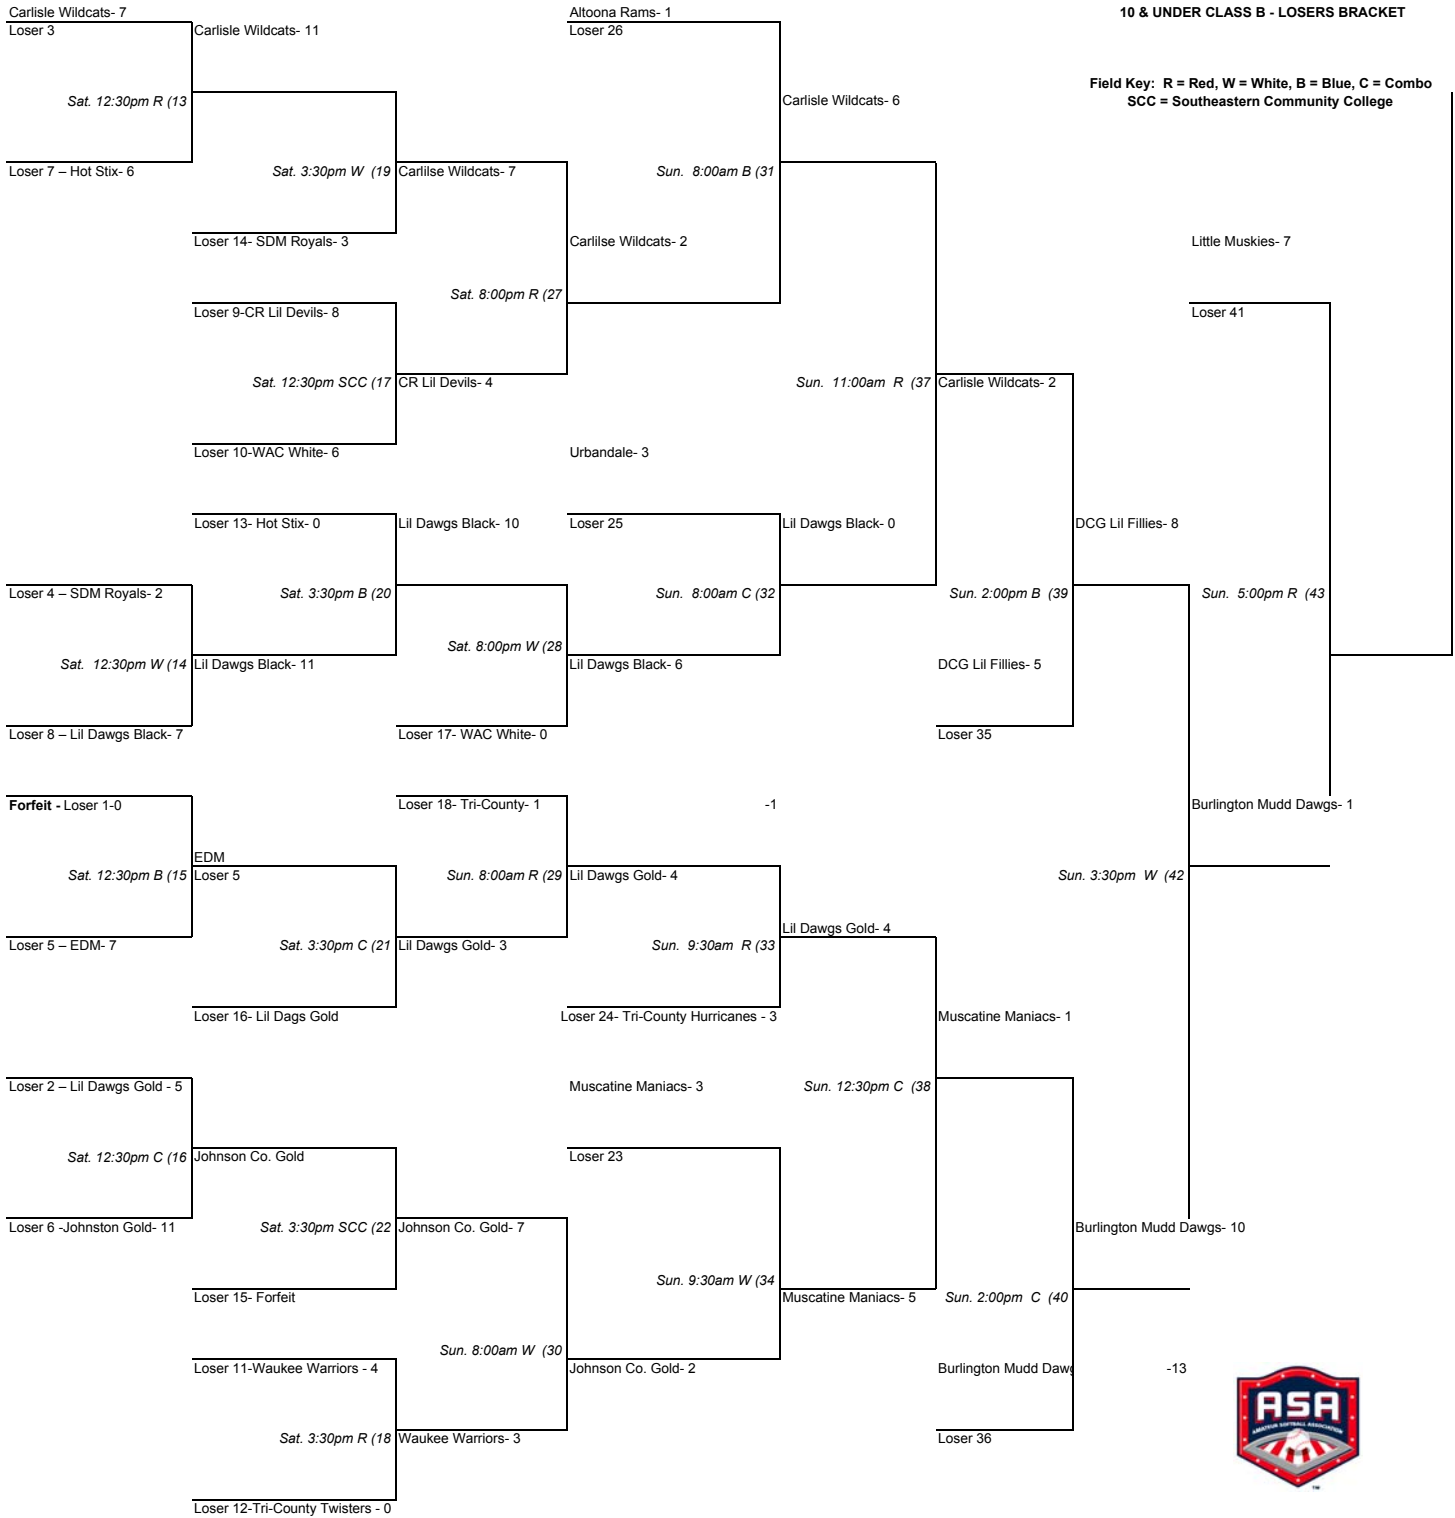

WINNERS BRACKET

CLASS B STATE TOURNAMENT

BURLINGTON RECPLEX SOFTBALL COMPLEX

BURLINGTON, IA

JUNE 23-25, 2006

Field Key: R = Red, W = White, B = Blue, C = Combo

SCC = Southeastern Community College

Time Limit: No new inning after 75 minutes.  
 Run Rule: 12 after 3 innings, 8 after 5.  
 Tie Breaker: Top of 8th inning or after time limit expires

Little Muskies - 0  
 Winner of 43

10 & UNDER CLASS B - LOSERS BRACKET

Field Key: R = Red, W = White, B = Blue, C = Combo  
 SCC = Southeastern Community College

**IOWA ASA SOFTBALL**

**2006 GIRL'S 10 & UNDER CLASS B JUNIOR OLYMPIC FAST PITCH**