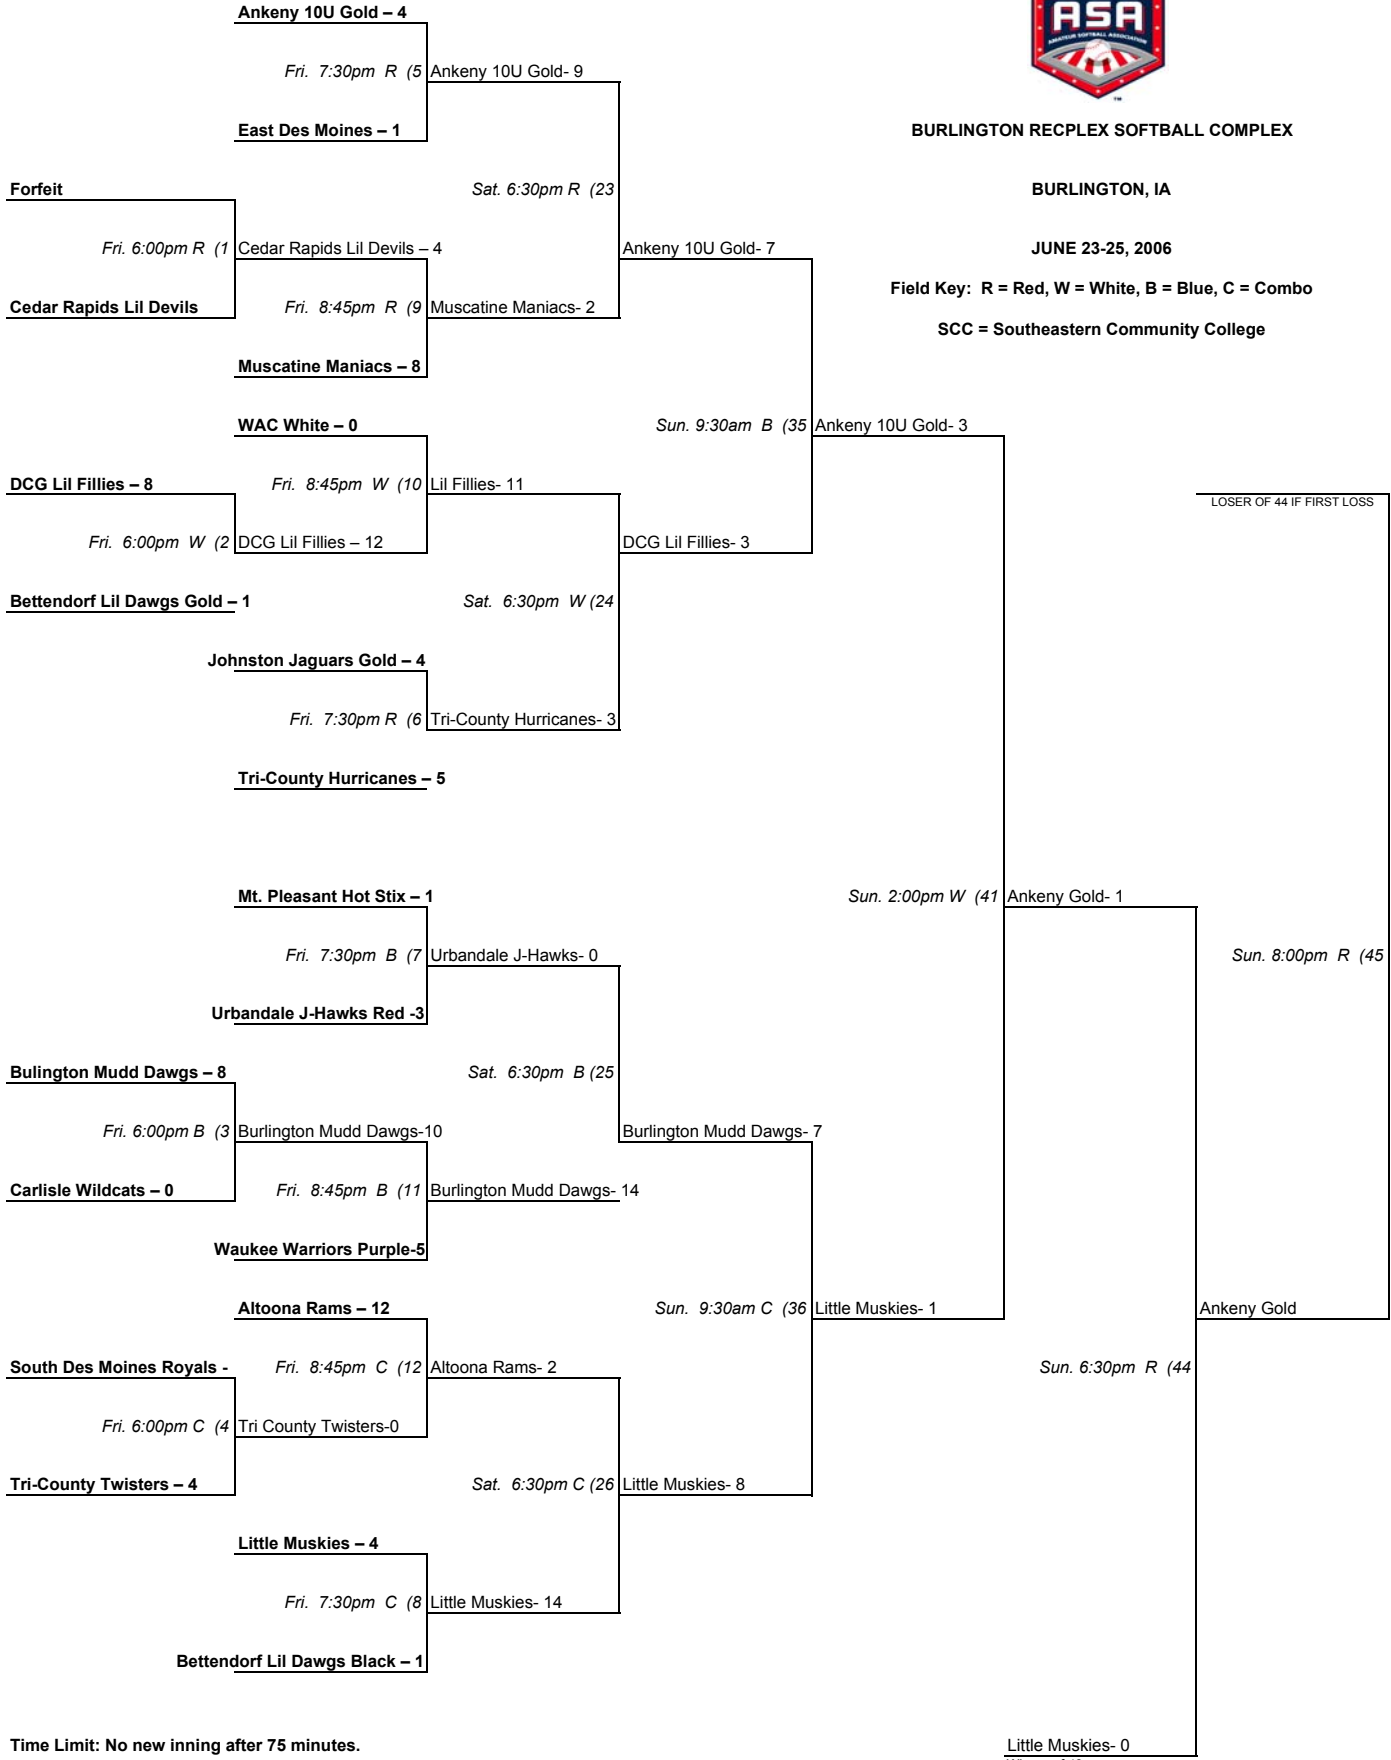

WINNERS BRACKET

CLASS B STATE TOURNAMENT

BURLINGTON RECPLEX SOFTBALL COMPLEX

BURLINGTON, IA

JUNE 23-25, 2006

Field Key: R = Red, W = White, B = Blue, C = Combo

SCC = Southeastern Community College

Time Limit: No new inning after 75 minutes.  
 Run Rule: 12 after 3 innings, 8 after 5.  
 Tie Breaker: Top of 8th inning or after time limit expires

Little Muskies - 0  
 Winner of 43

10 & UNDER CLASS B - LOSERS BRACKET

Field Key: R = Red, W = White, B = Blue, C = Combo  
 SCC = Southeastern Community College

**IOWA ASA SOFTBALL**

**2006 GIRL'S 10 & UNDER CLASS B JUNIOR OLYMPIC FAST PITCH**