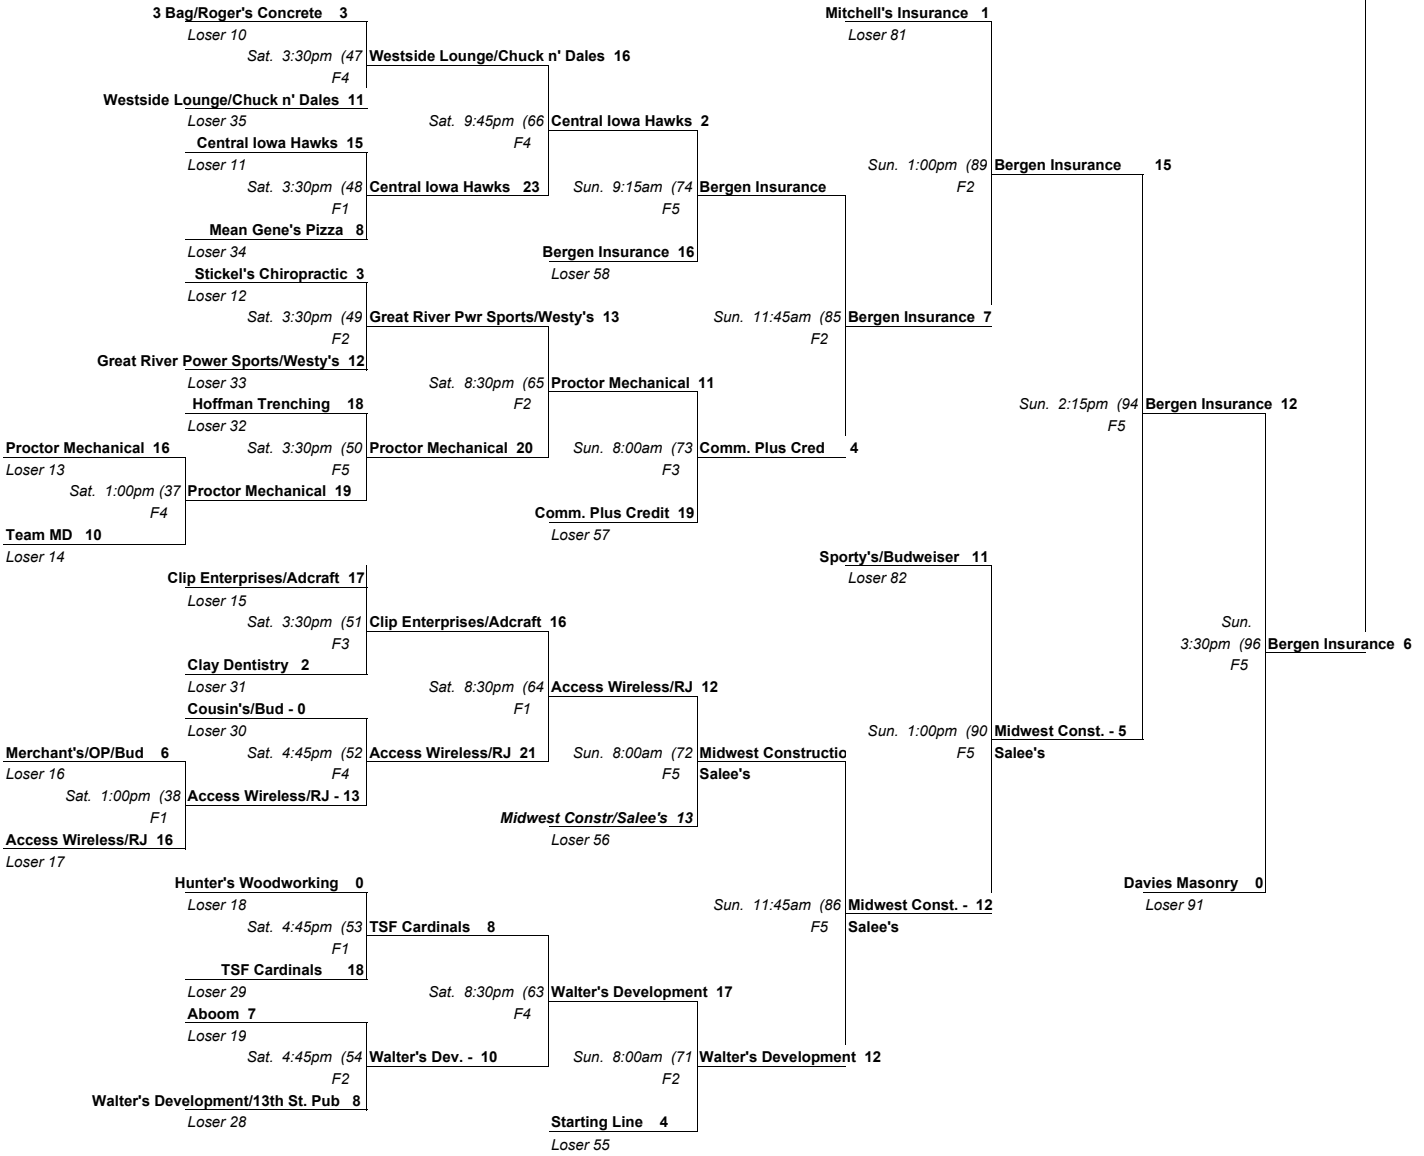

Bottom of Losers Bracket - 51 Teams

**2005 Iowa ASA Men's Class D Slow Pitch Pitch
State Softball Tournament
Hoing-Rice Softball Complex, Waterloo, IA
August 5-7, 2005**

Order of Finish

* - Previously Qualified (National Qualifier) # - Offered National Berth from State Tournament

<u>Finish</u>		<u>Team</u>	<u>City</u>	<u>Record</u>
1	*	Solberg's	Cedar Rapids	6-0
2	#	Miken/3rd on 1st	Cedar Rapids	5-2
3	#	Storm	Cedar Rapids	6-2
4	*	Bergen Insurance	Cedar Rapids	7-2
5	#	Davies Masonry	Mason City	4-2
6	*	Peter's Lawn & Landscaping	Des Moines	4-2
7	#	Mickey's Irish Pub	Ames	3-2
8		Midwest Construction/Salee's	Mason City	5-2
9		Mitchell's Insurance	Waterloo	3-2
10		Sporty's/Budweiser	Ames	3-2
11	*	Victor's	Urbandale	4-2
12		Carlos O' Kelly's	Waterloo	4-2
13		Communtiy Plus Credit	Cedar Rapids	3-2
14		Elliott Farms	Cedar Falls	4-2
15		Frog Town	Gilbertville	4-2
16		Walter's Development/13th St. Pub	West Des Moines	3-2
17		Suntek/Budweiser	Hiawatha	2-2
18		S & R Metals	Waterloo	1-2
19		Starting Line	Bettendorf	1-2
20		Cindy's Chiropractic	Renwick	3-2
21		Access Wireless/RJ Construction	Cedar Rapids	3-2
22		Cobras	Cedar Falls	3-2
23		Proctor Mechanical	Ankeny	3-2
24		Central Iowa Hawks	Des Moines	2-2
25		Great River Power Sports/Westy's	Keokuk	2-2
26		Westside Lounge/Chuck n' Dales	Cedar Rapids	2-2
27		TSF Cardinals	Reynolds, IL	1-2
28		Dillinger's	Mason City	1-2
29		Paddy's Irish Pub	Des Moines	1-2
30		Terribles/MTC	Ft. Madison	1-2
31		Clip Enterprises/Adcraft	Clinton	1-2
32		Craig Griffith Ford	Vinton	1-2
33		3 Bag/C & T Roofing	Altoona	1-2
34		Ernie's/Bull Rush	Cedar Rapids	1-2
35		Clay Dentistry	Humboldt	1-2
36		Legwhippers	Adel	0-2
37		Aboom	Des Moines	0-2
38		Roostertail/Mojo	Ames	0-2
39		3 Bag/Roger's Concrete	Cedar Rapids	0-2
40		Mean Gene's Pizza	Ft. Dodge	0-2
41		Stickel's Chiropractic	Clive	0-2
42		Hoffman Trenching	Cedar Falls	0-2
43		Diamond Dandies	Leon	0-2
44		Algona Kiwanis	Algona	0-2
45		Gunz Softball	Washington	0-2
46		Cousin's/Bud	Mason City	0-2
47		Hunter's Woodworking	Pella	0-2
48		Silver Spur	Kellerton	0-2
49		The Dirt Bags	Des Moines	0-2
50		Merchants/OP/Bud	Mason City	0-2
51		Team MD	Melcher	0-2