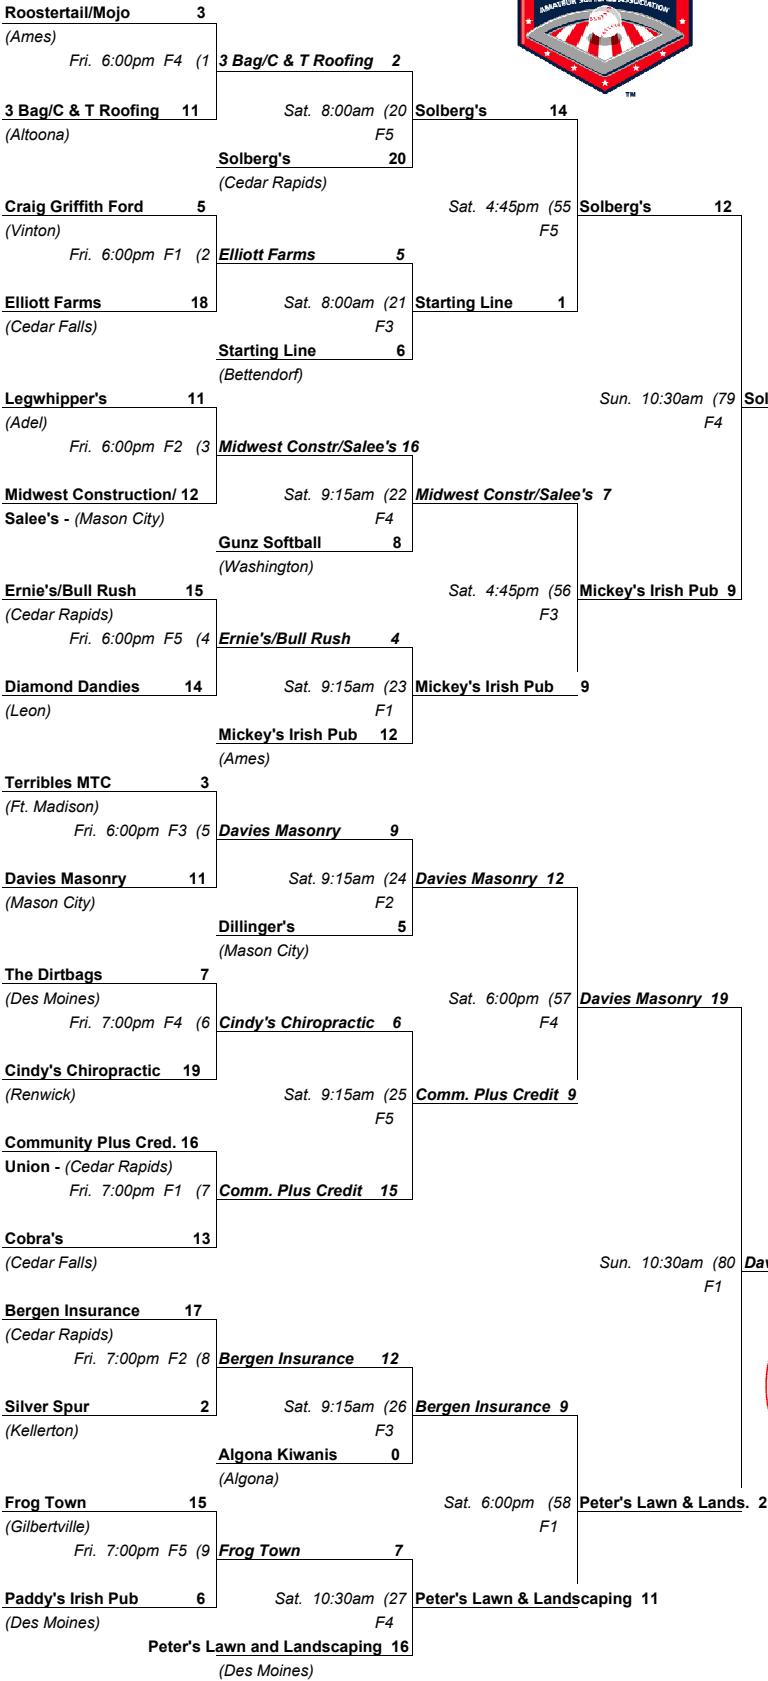

Top of Winner's Bracket - 51 Teams

IOWA AMATEUR SOFTBALL ASSOCIATION
MEN'S CLASS D SLOW PITCH
STATE SOFTBALL TOURNAMENT
HOING-RICE SOFTBALL COMPLEX
WATERLOO, IA
AUGUST 5-7, 2005

Run Rule: 20 after 4, 12 after 5 innings
Home Run Limit - 0, Out for Excess
Top 4 Teams to the Men's Class D Western National
Midland, TX Sept. 1-5

Any Team may participate in the Class D
North Central Area National in Cedar Rapids
Aug. 12-14

Loser of 100
if 1st Loss

Sun. 8:30pm (101) Winner
F4

Sun. 7:15pm (100) Solberg's Winner
F4

Sun. 4:45pm (97) Solberg's 6
F4