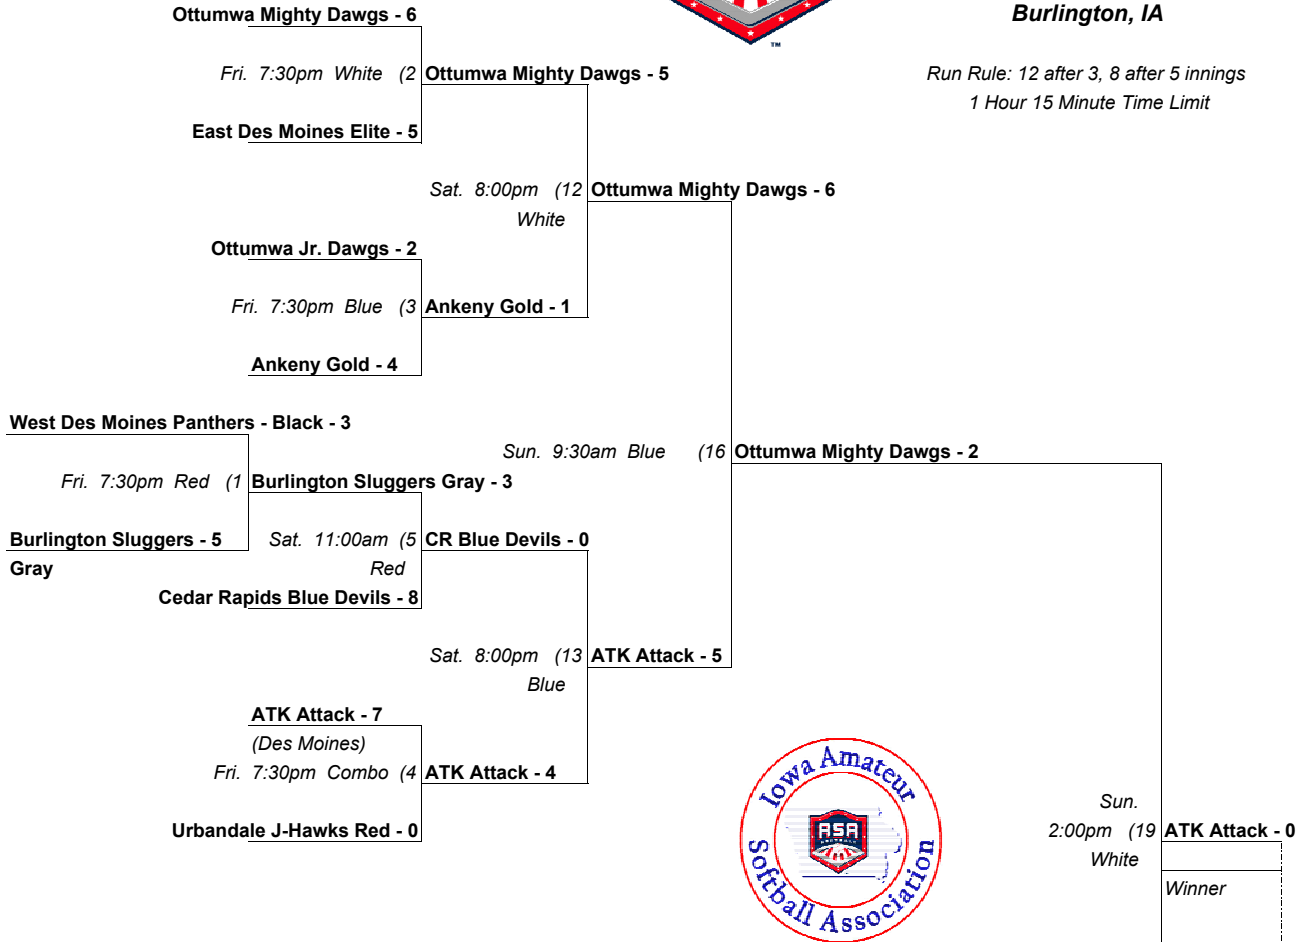

Iowa Amateur Softball Association  
 Girl's 10 & Under Class A Fast Pitch  
 State Tournament  
 June 24-26, 2005  
 RecPlex Softball Complex  
 Burlington, IA

Run Rule: 12 after 3, 8 after 5 innings  
 1 Hour 15 Minute Time Limit

**Winner's Bracket - 9 Teams**

**Loser's Bracket**

**2005 Iowa ASA Girl's 10 & Under Class A Fast Pitch  
State Tournament  
Burlington RecPlex Softball Complex  
June 24-26, 2005**

**Official Order Of Finish**