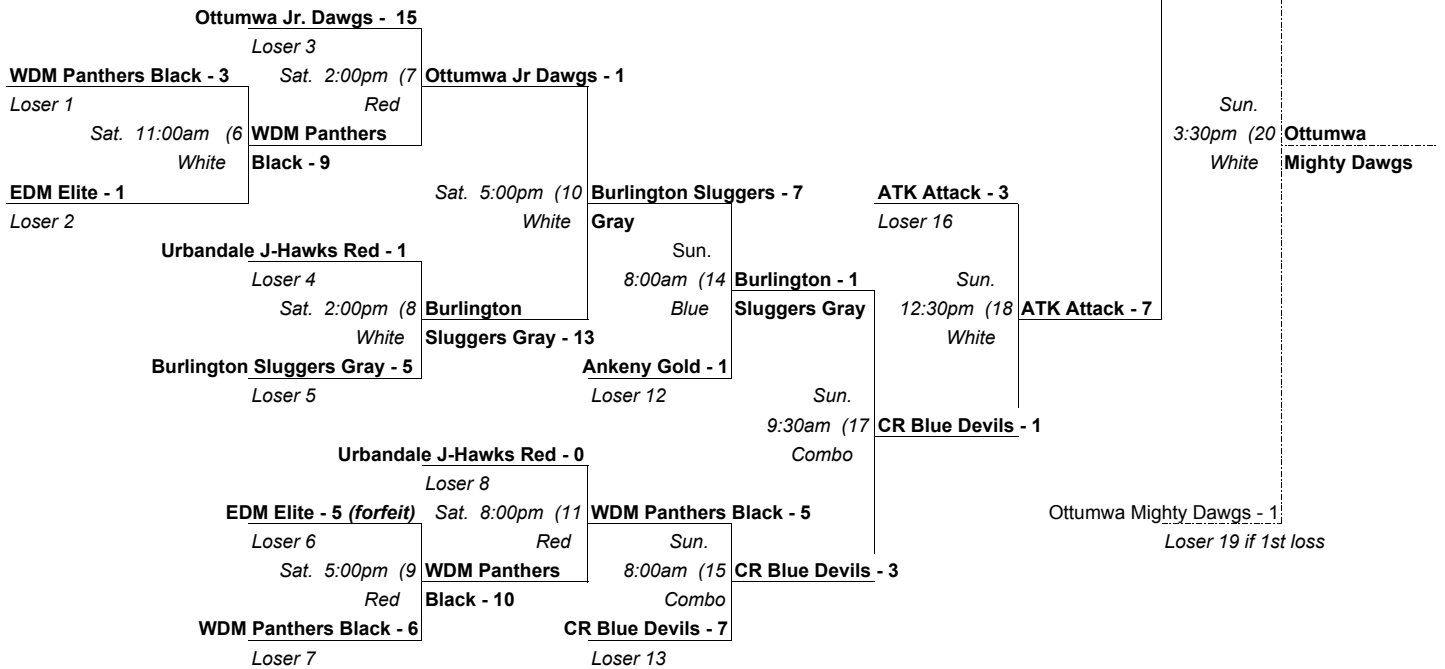

Iowa Amateur Softball Association  
 Girl's 10 & Under Class A Fast Pitch  
 State Tournament  
 June 24-26, 2005  
 RecPlex Softball Complex  
 Burlington, IA

Run Rule: 12 after 3, 8 after 5 innings  
 1 Hour 15 Minute Time Limit

**Winner's Bracket - 9 Teams**

**Loser's Bracket**

**2005 Iowa ASA Girl's 10 & Under Class A Fast Pitch  
State Tournament  
Burlington RecPlex Softball Complex  
June 24-26, 2005**

**Official Order Of Finish**

<b><u>Finish</u></b>	<b><u>Team</u></b>	<b><u>City</u></b>	<b>W</b>	<b>L</b>
<b>Champion</b>	<b>Ottumwa Mighty Dawgs</b>	<b>Ottumwa</b>	<b>4</b>	<b>1</b>
<b>Runner-Up</b>	<b>ATK Attack</b>	<b>Des Moines</b>	<b>4</b>	<b>2</b>
<b>3</b>	<b>Cedar Rapids Blue Devils</b>	<b>Cedar Rapids</b>	<b>3</b>	<b>2</b>
<b>4</b>	<b>Burlington Sluggers Gray</b>	<b>Burlington</b>	<b>4</b>	<b>2</b>
<b>5</b>	<b>Ankeny Gold</b>	<b>Ankeny</b>	<b>1</b>	<b>2</b>
<b>6</b>	<b>West Des Moines Panthers Black</b>	<b>West Des Moines</b>	<b>3</b>	<b>3</b>
<b>7</b>	<b>Ottumwa Jr. Dawgs</b>	<b>Ottumwa</b>	<b>1</b>	<b>2</b>
<b>8</b>	<b>Urbandale J-Hawks Red</b>	<b>Urbandale</b>	<b>0</b>	<b>3</b>
<b>9</b>	<b>East Des Moines Elite</b>	<b>Des Moines</b>	<b>0</b>	<b>3</b>