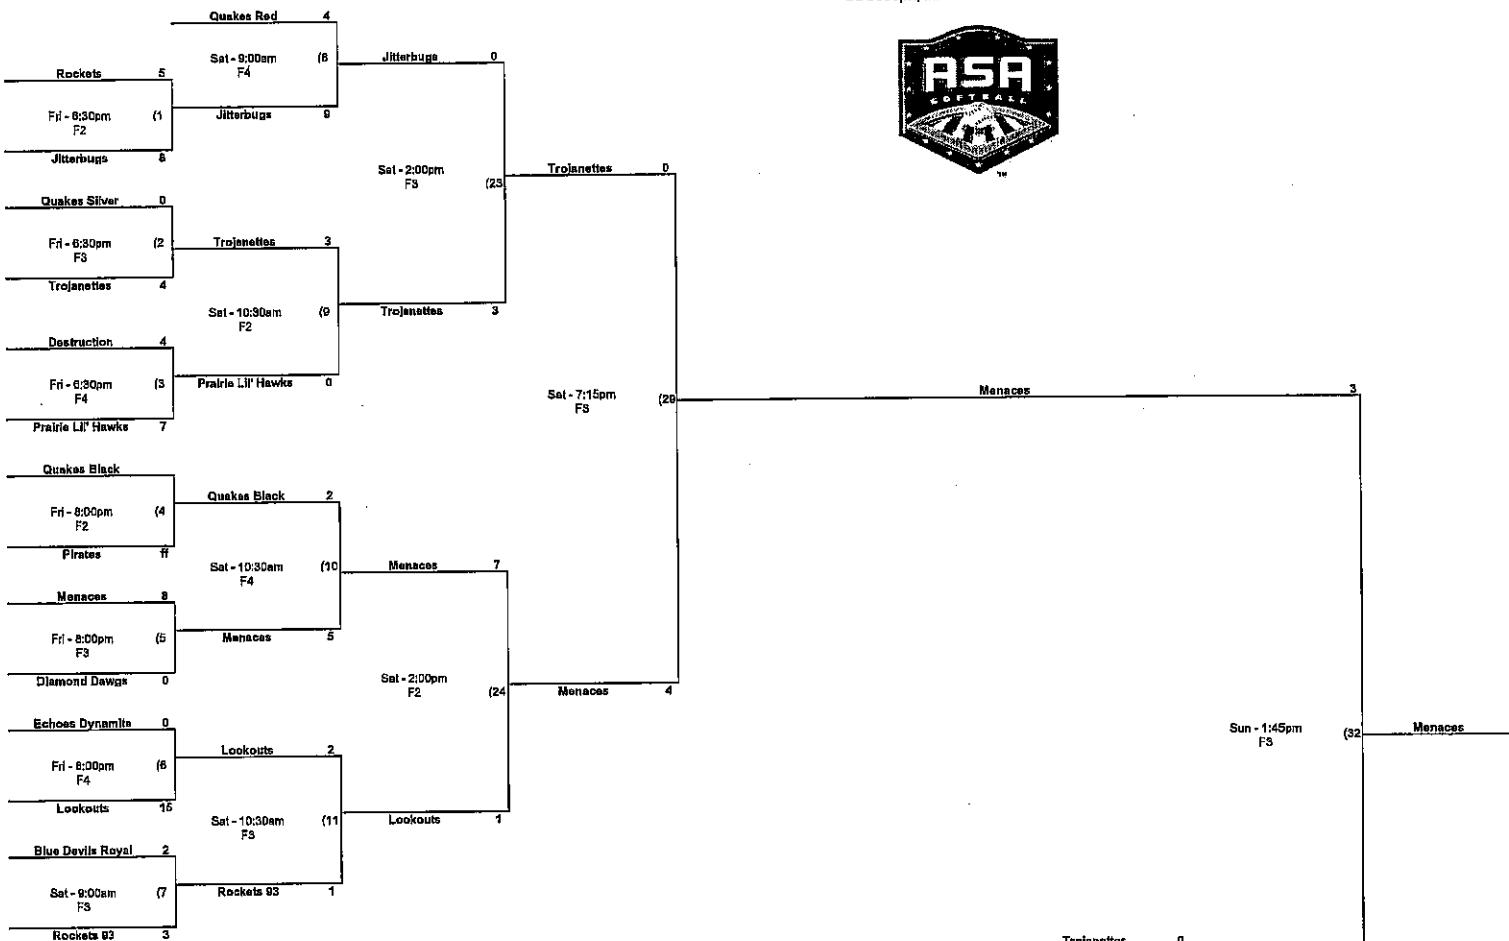

WINNERS' BRACKET

ASA Mid-America Regional Championships
 12 & Under "A" - Heritage Park Softball Complex
 St. Joseph, Missouri

LOSERS BRACKET

**ASA Mid-America Regional Championships
12 & Under "A" - Heritage Park Softball Complex
St. Joseph, Missouri**