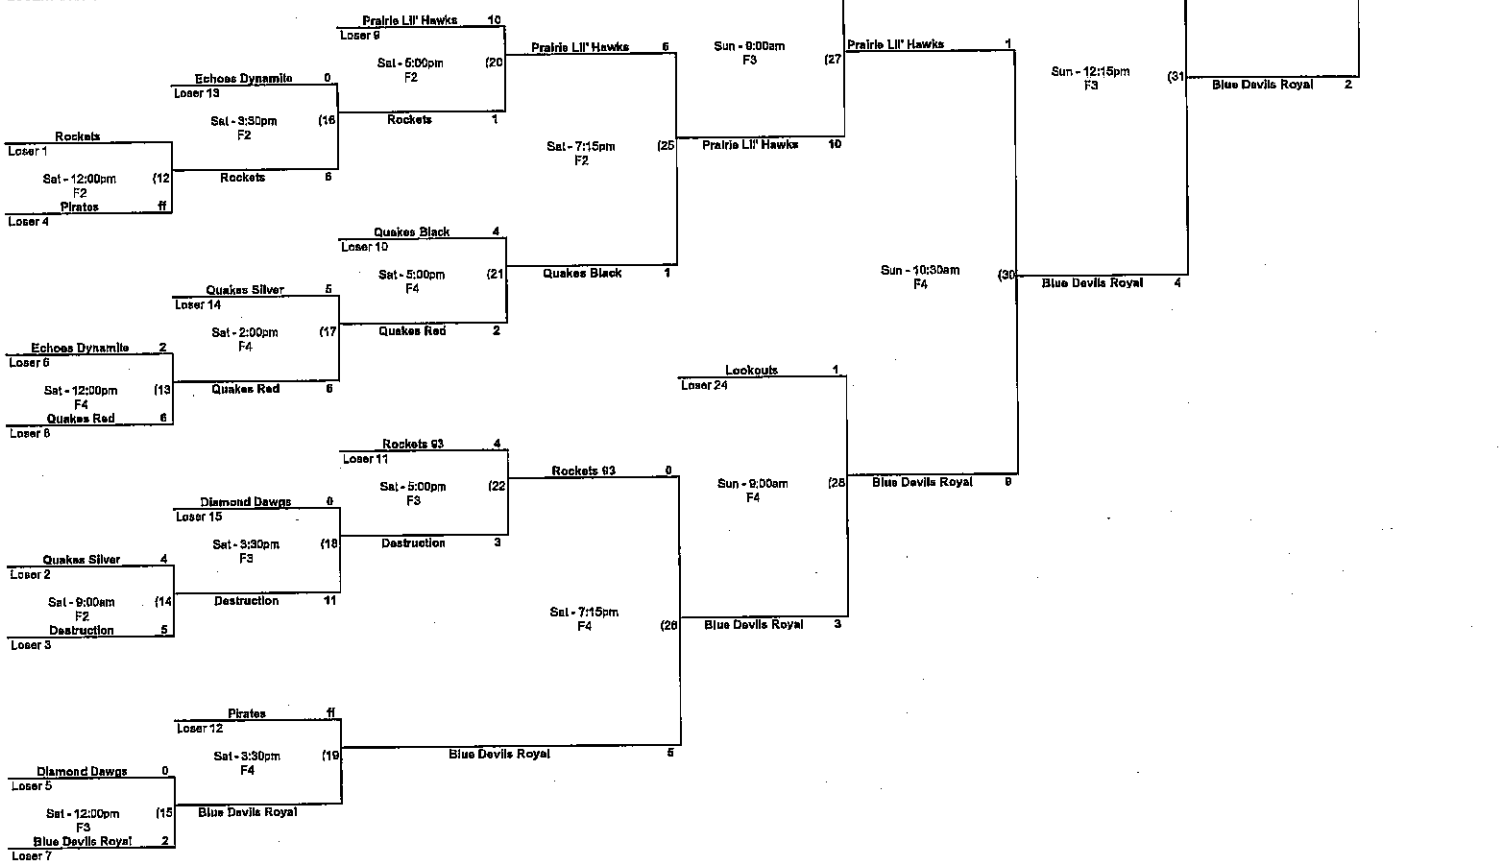

WINNERS' BRACKET

ASA Mid-America Regional Championships
 12 & Under "A" - Heritage Park Softball Complex
 St. Joseph, Missouri

LOSERS BRACKET

**ASA Mid-America Regional Championships
12 & Under "A" - Heritage Park Softball Complex
St. Joseph, Missouri**

**ASA Mid-America 12 & Under "A" Girl's Fastpitch
Regional Championships, July 7-9, 2006
Heritage Park Softball Complex - St. Joseph, Missouri**

Official Order of Finish

1.	Menaces	St. Louis, Missouri	5-0
2.	Blue Devils Royal	Cedar Rapids, Iowa	6-2
3.	Trojanettes	Maitland, Missouri	3-2
4.	Prairie Lil' Hawks	Walford, Iowa	4-2
5.	Lookouts	Kearney, Missouri	2-2
5.	Jitterbugs	Wichita, Kansas	2-2
7.	Rockets 93	Olathe, Kansas	2-2
7.	Quakes Black	Omaha, Nebraska	2-2
9.	Rockets	Lincoln, Nebraska	2-2
9.	Quakes Red	Omaha, Nebraska	2-2
9.	Destruction	Blue Springs, Missouri	2-2
9.	Quakes Silver	Omaha, Nebraska	0-3
13.	Diamond Dawgs	Beatrice, Nebraska	0-3
13.	Echoes Dynamite	Omaha, Nebraska	0-3
13.	Pirates	Blue Springs, Missouri	0-3